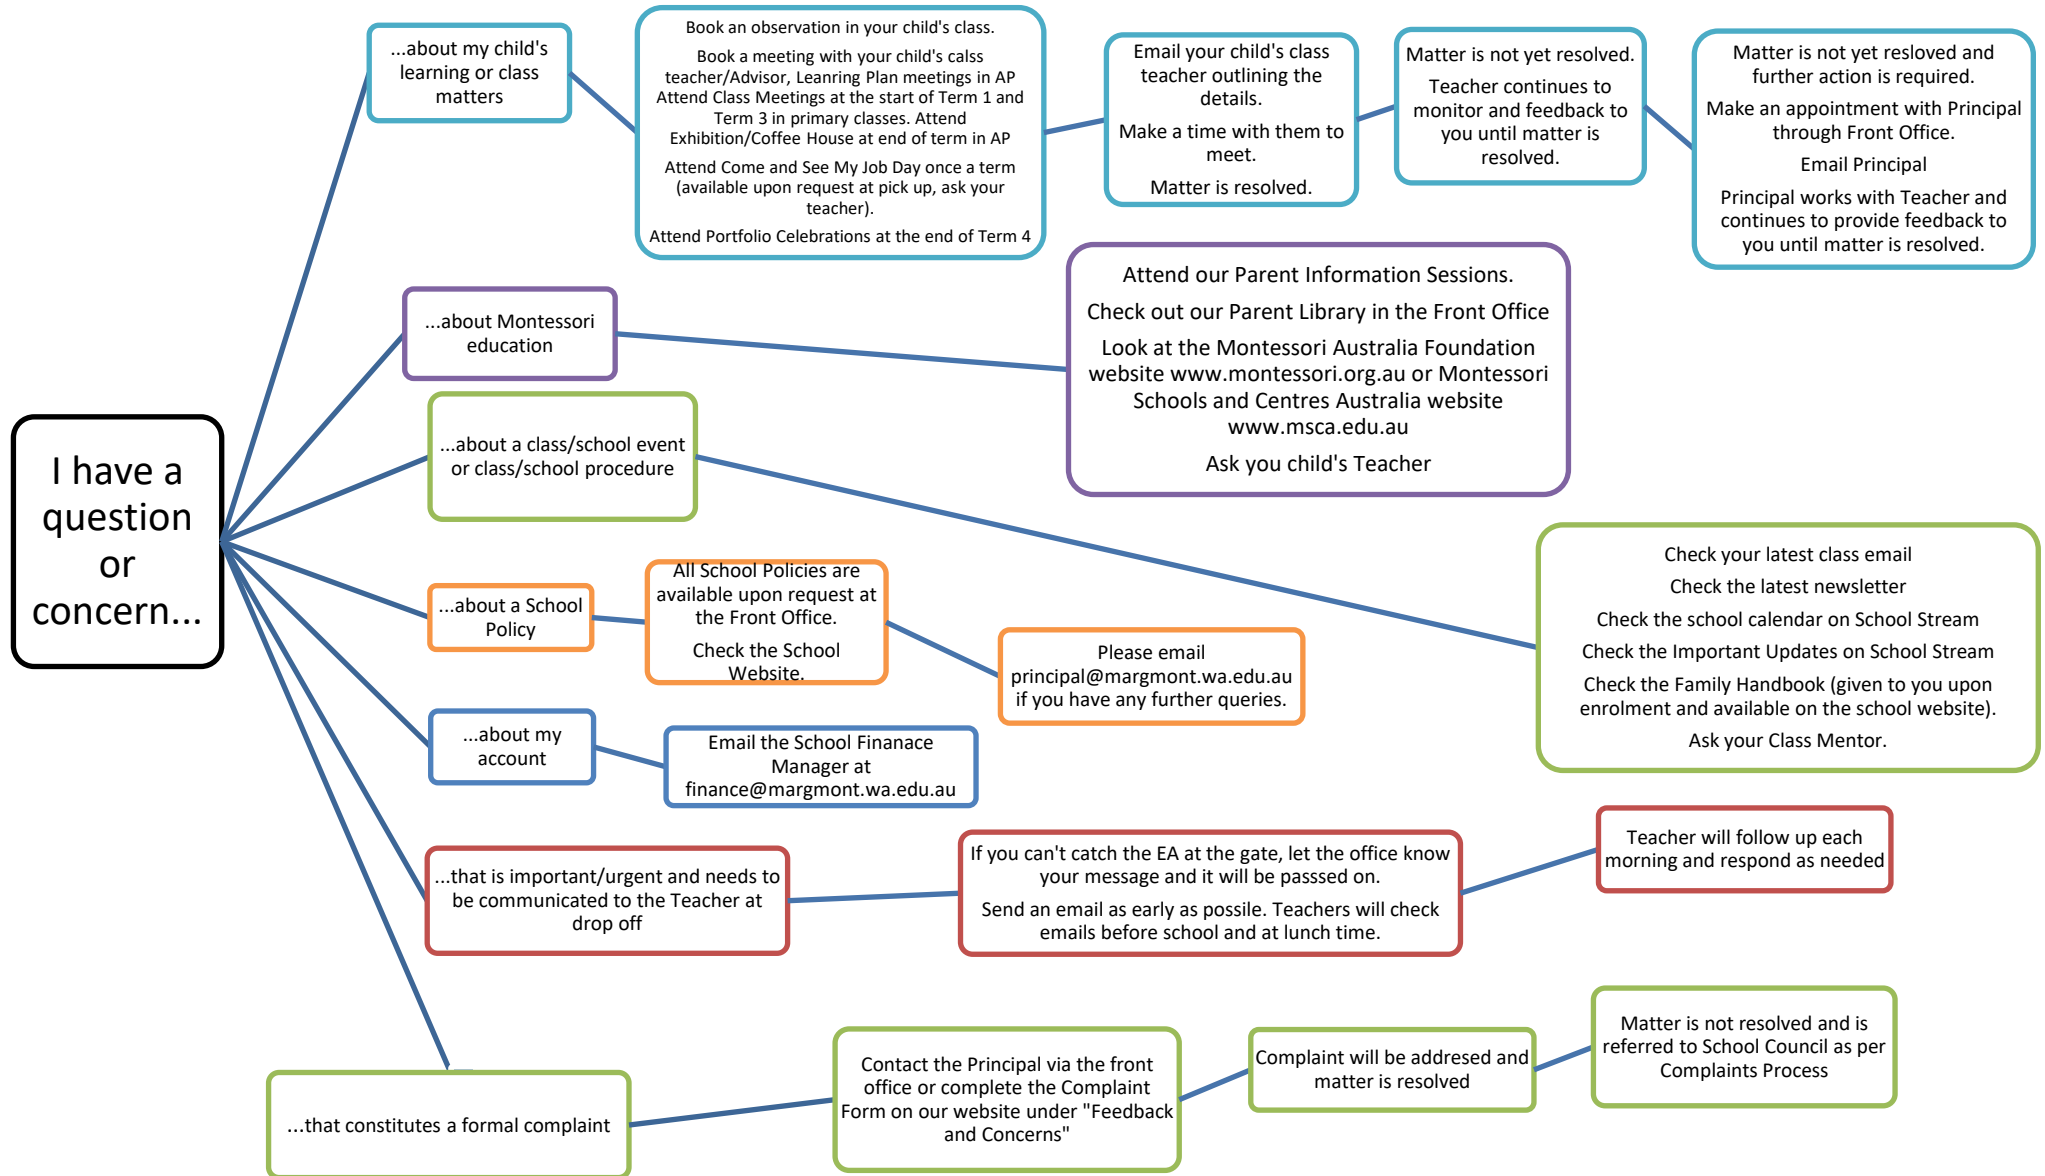

PARENT/CARER COMMUNICATION FLOW CHART

*** If you are not receiving the School Stream posts, the fortnightly School Newsletter, Class Mentor Emails or School Emails please let the Front Office know.

School website www.margmont.wa.edu.au School email montessori@margmont.wa.edu.au School Facebook page www.facebook.com/margaretrivermontessori

Whole School Instagram account <https://www.instagram.com/margaretrivermontessorischool/> Adolescent Program Instagram account <https://www.instagram.com/mrms_adolescent_program/>

Note: There is a whole school whatsapp group called Monfi Massive and various class whatsapp groups. These are not school managed nor are the official school communication channels. Ask your Class Mentor for help if you wish to join.